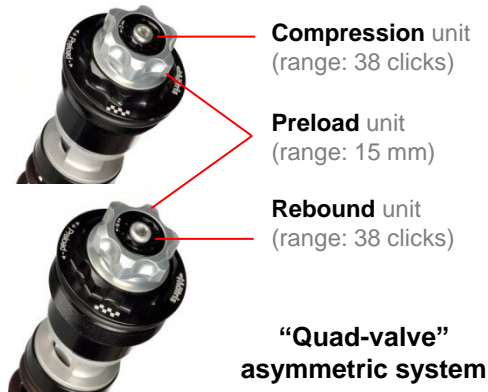

F20R quad-valve asymmetric system