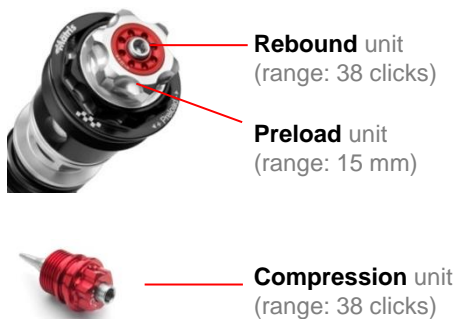

DUCATI Monster 1000S & 1000 DS my 03/05

product	code	description
Steering damper kit	SD.D107K	SDK (front)
Steering damper kit	SD.D107R	SDR (front)
Monoshock (R-L-P)	MD120.1KD	M46KD std
Fork kit (C-R-P) (fork type Showa)	F20D139K	F20K "quad valve" Hydraulic Cartridge kit
Fork kit (C-R-P) (fork type Showa)	F25D139R	F25R "classic" Hydraulic Cartridge kit

M46KD

Preload adjustment
+ -

Rebound adjustment
+ -

Length adjustment
+ -

Dark Series on demand

R = rebound adjustment / regolazione estensione
L = length adjustment / regolazione interasse
P = spring preload (by ring) / precarico molla (ghiera)

SD-R

SD-K

DUCATI Monster 1000S & 1000 DS my 03/05

F25R quad-valve symmetric system

F20R quad-valve asymmetric system

on demand
the technopolymer fork cap tools