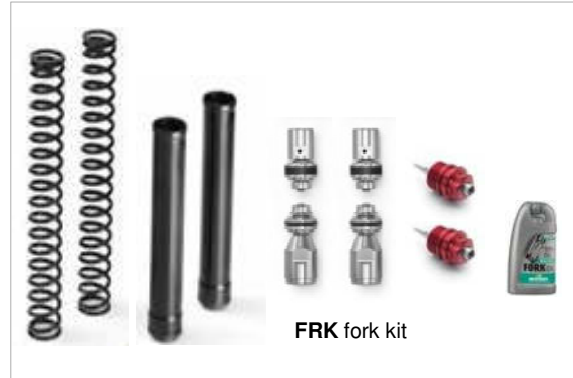

product	code	description
Steering damper kit	SD.K109K	SDK (side)
Steering damper kit	SD.K109R	SDR (side)
Monoshock (R-L-P)	MK106.1KD	M46KD std
Monoshock (R-L-HP)	MK106.1KDIS	M46KD+IS hydraulic spring preload
Monoshock (C-R-L-P)	MK106.03K	M46K std
Monoshock (C-R-L-HP)	MK106.03P	M46K+P1 flex-hydraulic spring preload
Monoshock (CH-CL-R-L-HP)	MK106.03R	M46R Racing (P1 preload unit)
Fork kit (fork type Showa)	FK100KS	FKS Spring kit
Fork kit (fork type Showa)	FK100RK	FRK Hydraulic kit
Fork kit (C-R-P) (fork Showa)	F20K100K	F20K "quad valve system" Hydraulic Cartridge kit
Fork kit (C-R-P) (fork Showa)	F25K100R	F25R Hydraulic Cartridge kit

# KAWASAKI ZX 6RR my 05/06

**F25R fork kit**

**Rebound unit**  
(range: 38 clicks)

**Preload unit**  
(range: 15 mm)

**Compression unit**  
(range: 38 clicks)

**FRK fork kit**

**FKS Fork kit**

**F20K fork kit**

## Quad-valve asymmetric system

**Compression unit**  
(range: 38 clicks)

**Preload unit**  
(range: 15 mm)

**Rebound unit**  
(range: 38 clicks)