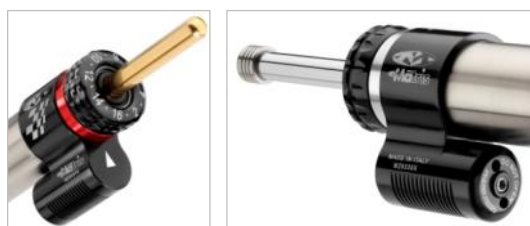

C = Compression adjustment / regolazione Compressione
R = Rebound adjustment / regolazione Estensione
L = Length adjustment / regolazione Interasse
P = standard spring Preload (by ring) / Precarico molla standard (ghiera)