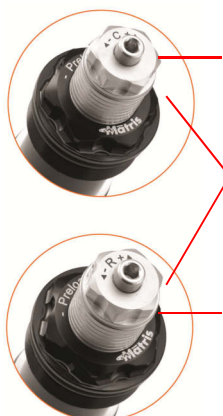

F15K Quad-valve asymmetric system

Compression unit
(range: 25 clicks)

Preload unit
(range: 15 mm)

Rebound unit
(range: 25 clicks)