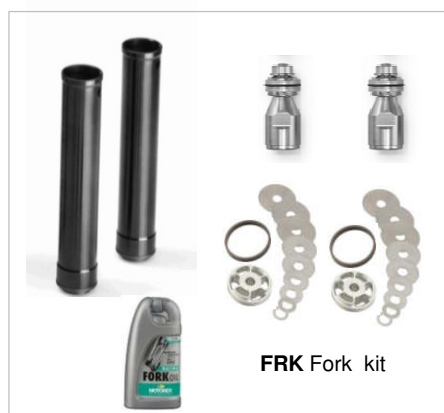

SUZUKI

DL 1000 V-Strom my 02/12

product	code	description
Monoshock (R-L-P)	MS118.1KD	M46KD std
Monoshock (R-L-HP)	MS118.1KDIS	M46KD-IS hydraulic spring preload
Fork kit (fork type Showa)	FS124RK	FRK Hydraulic fork kit (*)

(*) il kit mantiene molle originali / the kit keeps the original spring set

Dark Series (on demand)

R = Rebound adjustment / regolazione Estensione
 L = Length adjustment / regolazione Interasse
 P = standard spring Preload by ring / Precarico molla standard
 HP = hydraulic spring Preload adj. / Precarico molla idraulico