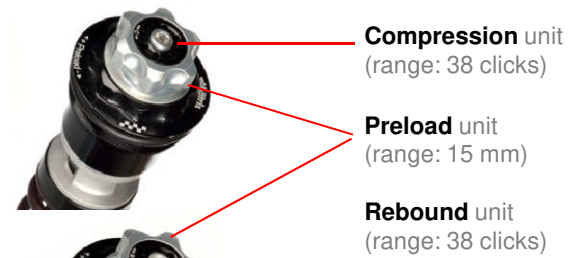

MOTO GUZZI

Sport 1200 8V my 08/13

product	code	description
Monoshock (R-L-P)	MM111.1KD	M46KD std
Monoshock (R-L-HP)	MM111.1KDIS	M46KD+IS hydraulic spring preload
Fork kit (C-R-P) (fork type Marzocchi)	F20M110K	F20K "quad valve system" Hydraulic Cartridge kit

Dark Series (on demand)

Quad-valve asymmetric system

F20K fork kit

on demand
the technopolymer fork cap tools

T21 fork cap tool 36 (8 sides)

T22 fork cap tool 28 (6 sides)

Hydraulic spring preload unit
+ -

Rebound adjustment
+ -