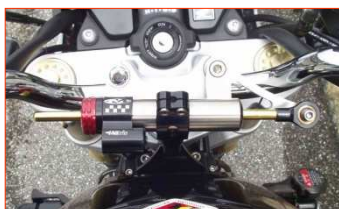

## Hornet 600 m.y.05/06

(CB 600F & 599)

product	code	description
Steering damper kit	SD.H224K	SDK (front)
Steering damper kit	SD.H224R	SDR (front)
Monoshock (C-R-L-P)	MH202.04K	M46K std
Monoshock (C-R-L-HP)	MH202.04ID	M46K+ID hydraulic spring preload
Fork kit (P) fork type Showa	FH204KC	FKC Spring kit + fork cap
Fork kit (P) fork type Showa	FH204RKC	FRKC Hydraulic kit + fork cap
Fork kit (C-R-P) fork type Showa	F20H204K	F20K "quad valve" Hydraulic Cartridge kit