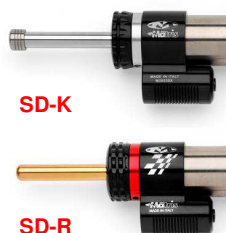

## Hornet 600 m.y.05/06

(CB 600F & 599)

product	code	description
Steering damper kit	SD.H224K	SDK (front)
Steering damper kit	SD.H224R	SDR (front)
Monoshock (C-R-L-P)	MH202.04K	M46K std
Monoshock (C-R-L-HP)	MH202.04ID	M46K+ID hydraulic spring preload
Fork kit (P) fork type Showa	FH204KC	FKC Spring kit + fork cap
Fork kit (P) fork type Showa	FH204RKC	FRKC Hydraulic kit + fork cap
Fork kit (C-R-P) fork type Showa	F20H204K	F20K "quad valve" Hydraulic Cartridge kit